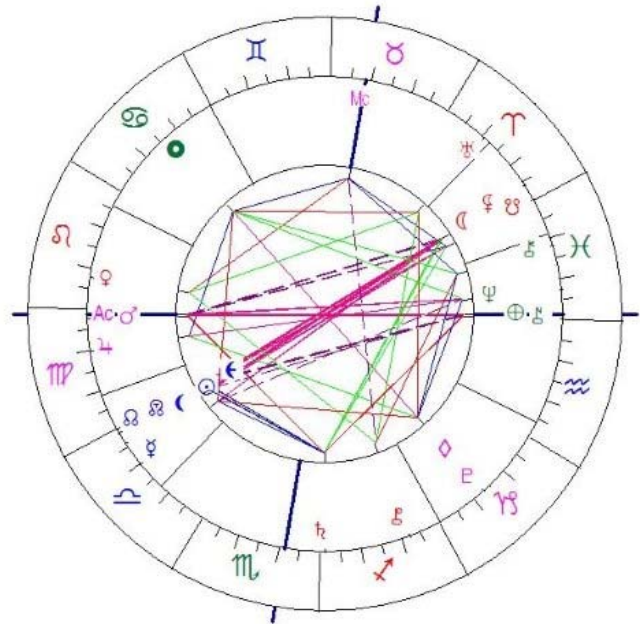

\*17 Black Sun in Cancer 10th house, flows to Diamond in the 4th house conjunct Pluto in Capricorn.

‘Bloodred’ Lunar eclips of september 28th, 2015,  
2:50 GMT Greenwich

Maansverduistering sept 2015 Radix

28092015 025000 GMT

Greenwich

0000000 O 512900 N

Placidus

1: 01°13'29" ♍	10: 21°29'40" ♄
2: 21°15'59" ♍	11: 00°03'52" ♁
3: 17°31'54" ♌	12: 04°04'44" ♃
♃ 04°40'22" ♌	01°51'24" ♄
♄ 04°40'08" ♌	01°32'39" ♄
♅ 09°54'03" ♌	♁ 06°47'19" ♄
♆ 22°10'45" ♃	♂ 10°41'53" ♄
♇ 01°53'24" ♍	♁ 11°58'44" ♄
♈ 10°14'46" ♍	♁ 08°34'28" ♄
♉ 00°45'53" ♌	♁ 18°34'56" ♄
♊ 19°04'03" ♌	♁ 06°50'40" ♄
♋ 07°41'53" ♌	♁ 09°26'18" ♄
♌ 12°58'37" ♌	♁ 21°00'50" ♄
♍ 00°38'01" ♌	♁ 00°15'07" ♄
♎ 01°00'53" ♌	♁ 00°24'13" ♄
♏ 03°45'24" ♌	♁ 01°14'07" ♄
♐ 04°40'23" ♌	♁ 01°51'25" ♄
♑ 18°29'25" ♌	♁ 00°11'29" ♄

\*18 Mark Biltz interview on the 4 bloodmoons in 2014/2015

<https://www.youtube.com/watch?v=32ZkCyg8bE>

\*19 Animation of the total Lunar eclipse of September 27/28<sup>th</sup> 2015:

<https://www.youtube.com/watch?v=oyrPp9iXmUA>