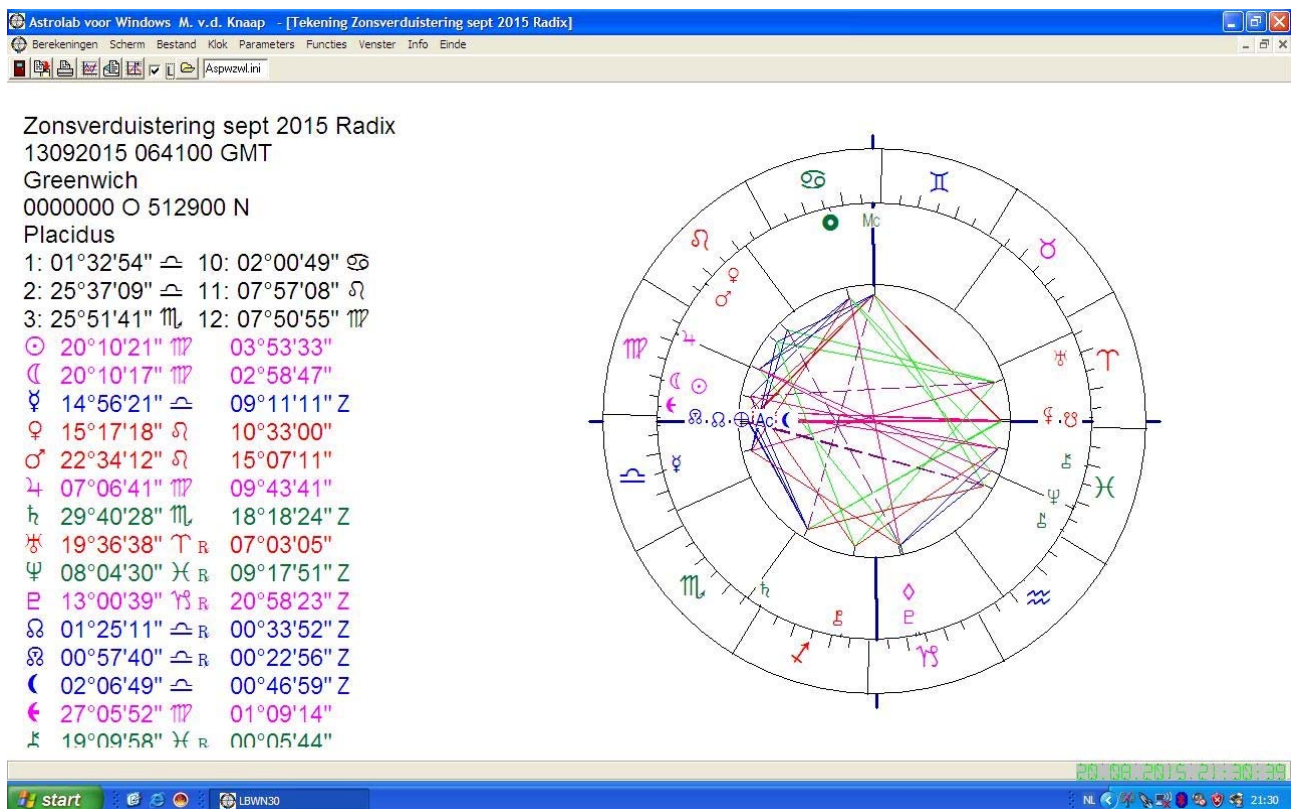

*9 Lunar eclipse 2015 is in the astrological chart in the 2-8 axis. Stay grounded etc. is North Lunar Nodes and both Black Moons in 2nd house in Libra conjunct Sun and Mercury.

*9a Black Moon in Libra from 26-8-2015 till 21-5-2016 and corrected Black Moon 17-9-2015 till 27-4-2016 and 26-8-2015 till 9-9-2016.

*9b You can find more about this in Dutch in the annual horoscope of 2012 in paragraph "Macht, Pluto en Tweede Wereldoorlog". <http://www.inzichten.com/artikelen/astrologie-artikelen/astrologisch-jaarartikel-2012.html>

*9c The conjunction of Pluto with the Diamond have been exact a few times before, but October 24 2015 will be the last time.

*9d On this website you will find information about the jubilee. On the right side of the website you see the years from the alleged jubilee. <http://www.shemitah-blood-moons.net/>

Solar eclipse 13th September 2015 06:41 GMT Greenwich

*10 Sun-Moon conjunct corrected Black Moon in Virgo in 12th house, conjunct Black Moon in 1st house in Libra, conjunct North Lunar Node and Ascendant. Becomes grounded trough Priapus in Pisces and in Aries in 6/7th house.

*11 Black Moon in 12th house and North Lunar Nodes in Libra. Solar eclipse in 12th house.